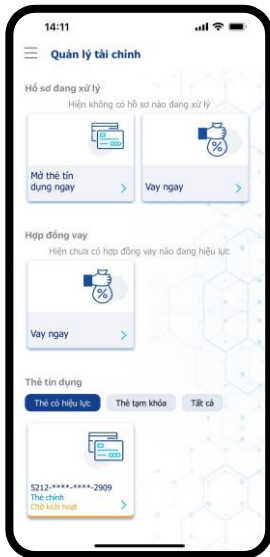

USER GUIDE

ACTIVATE “THE FIRST” CREDIT CARD ON iShinhan

Step 1

Login iShinhan and choose the card

Step 2

Slide the arrow from right to left on the “Kích hoạt thẻ” field

Step 3

Enter OTP/iOTP to verify

Step 4

Successful card activate notification