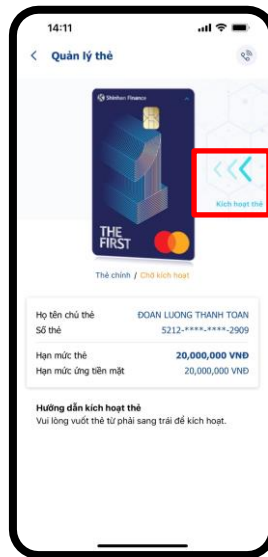

USER GUIDE

ACTIVATE “THE FIRST” CREDIT CARD ON iShinhan

Step 1

Login iShinhan and choose the card

Step 2

Slide the arrow from right to left on the “Kích hoạt thẻ” field

Step 3

Enter OTP/iOTP to verify