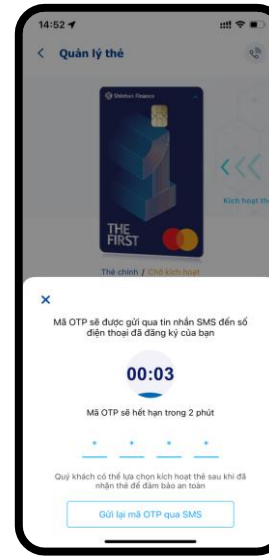

USER GUIDE

ACTIVATE “THE FIRST” CREDIT CARD ON iShinhan

Step 1

Login iShinhan and choose the card

Step 2

Slide the arrow from right to left on the “Kích hoạt thẻ” field

Step 3

Enter OTP/iOTP to verify