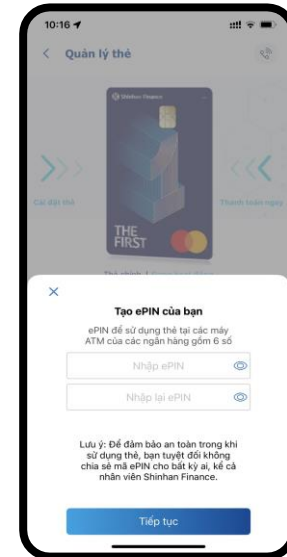

USER GUIDE

CREATE ePIN “THE FIRST” CREDIT CARD ON iShinhan

Step 1

Login iShinhan
and choose the card

Step 2

On the screen “Quản lý thẻ”,
choose icon “Tạo ePin”

Step 3

Enter ePIN