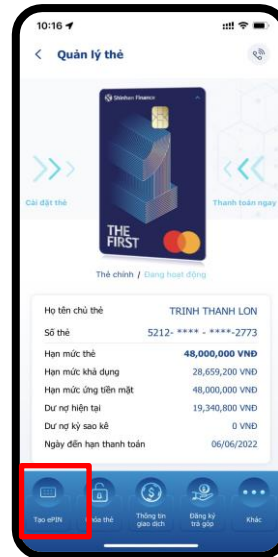

USER GUIDE

CREATE ePIN “THE FIRST” CREDIT CARD ON iShinhan

Step 1

Login iShinhan
and choose the card

Step 2

On the screen “Quản lý thẻ”,
choose icon “Tạo ePin”

Step 3

Enter ePIN